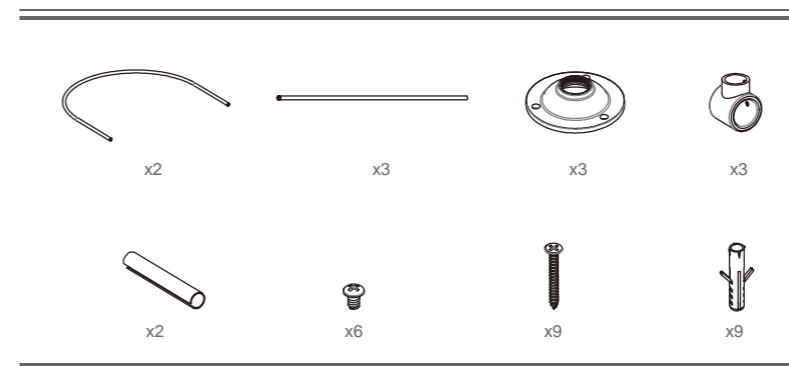

PARTS

see page 13 for more flange option

DIMENSION

- 1" OD Solid brass tubing.
- Available in 5 finishes - CP . PB . BN . PN . ORB
- Available in sizes - 30" x 60" . 36" x 60" . 36" x 72"
- 5/8" OD x 36" L ceiling supports kit x 3
- All rods come as two pieces.