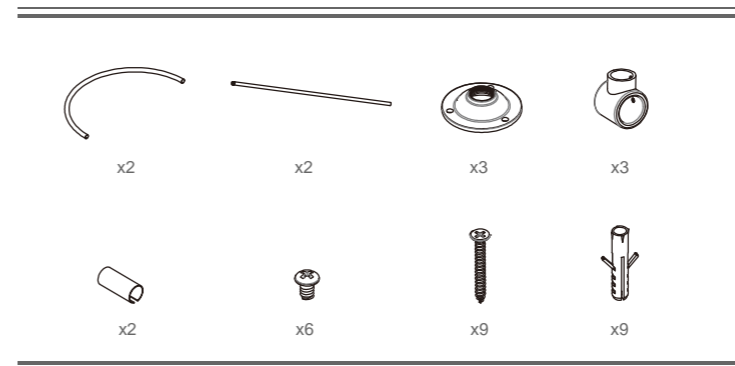

PARTS

see page 13 for more flange option