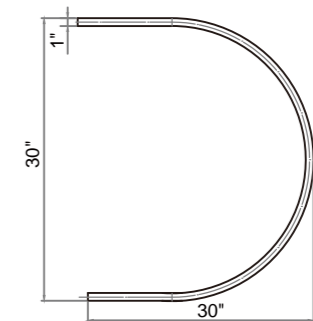

DIMENSION

- 1" OD Solid brass tubing.
- Available in 5 finishes - CP . PB . BN . PN . ORB
- Available in sizes - 30" x 60" . 36" x 60" . 36" x 72"
- 5/8" OD x 36" L ceiling supports kit x 3
- All rods come as two pieces.