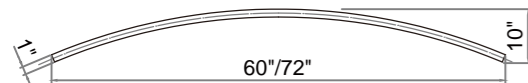

DIMENSION

- 1" OD Solid brass tubing.
- Includes rectangular flange.
- Available in 5 finishes - CP . PB . BN . PN . ORB
- Available in sizes - 60" . 72"
- Rods are adjustable by cutting ends.