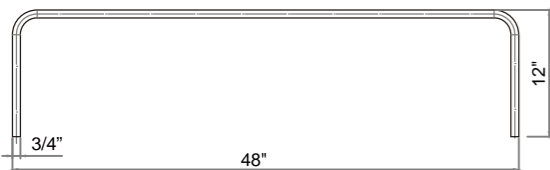

## STRAIGHT SHOWER CURTAIN ROD

- MSC-R06-1 1" OD x 60" L
- MSC-R06-2 1" OD x 72" L

### DIMENSION

- 1" OD Solid brass tubing.
- Includes pair of rectangular wall flanges kit & 1/4" steel x 36" L swivel ceiling support kit.
- Available in 5 finishes - CP . PB . BN . PN . ORB
- Available in sizes - 18 1/2" x 26" x 18 1/2"
  - 30" x 24" x 30"
  - 36" x 16" x 36"
  - 36" x 48" x 36"
  - 48" x 48" x 48"
- All rods come as two pieces.

## RECTANGULAR SHOWER CURTAIN ROD

- MSC-R58 3/4" OD x 24" L x 48" L
- MSC-R59 3/4" OD x 24" L x 54" L
- MSC-R60 3/4" OD x 24" L x 60" L
- MSC-R61 3/4" OD x 28" L x 42" L
- MSC-R62 3/4" OD x 28" L x 48" L
- MSC-R63 3/4" OD x 28" L x 54" L
- MSC-R64 3/4" OD x 28" L x 60" L
- MSC-R65 3/4" OD x 32" L x 54" L
- MSC-R66 3/4" OD x 32" L x 60" L

### DIMENSION

- 3/4" OD Solid brass tubing.
- Includes 3-ways Tee & 5-ways Tee.
- 5/8" OD x 36" L ceiling & 5/8" OD x 12" L wall support.
- Available in 5 finishes - CP . PB . BN . PN . ORB
- Available in sizes -  
 24" x 48" . 24" x 54" . 24" x 60"  
 28" x 42" . 28" x 48" . 28" x 54"  
 28" x 60" . 32" x 54" . 32" x 60"
- All rods come as two pieces.