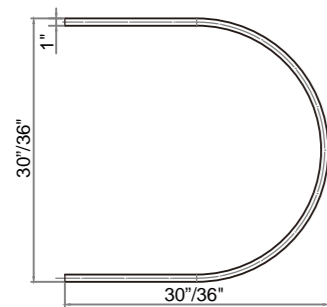

DIMENSION

- 1" OD Solid brass tubing.
- Includes pair of rectangular wall flanges kit & 1/4" steel x 48" L swivel ceiling support kit.
- Available in 5 finishes - CP . PB . BN . PN . ORB
- Available in sizes - 30" x 30" . 36" x 36"