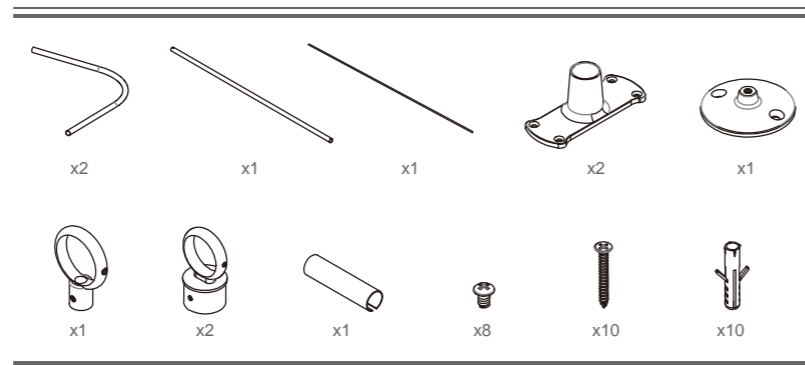

see page 13 for more flange option

NEO ANGLE SHOWER CURTAIN ROD

- MSC-R05/R05x-1 1" OD x 18 1/2" L x 26" L x 18 1/2" L
- MSC-R05/R05x-3 1" OD x 30" L x 24" L x 30" L
- MSC-R05/R05x-4 1" OD x 36" L x 16" L x 36" L
- MSC-R05/R05x-2 1" OD x 36" L x 48" L x 36" L
- MSC-R05/R05x-5 1" OD x 48" L x 48" L x 48" L