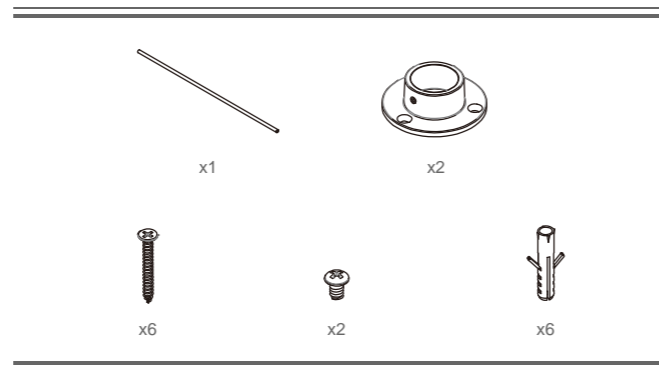

PARTS

see page 13 for more flange option