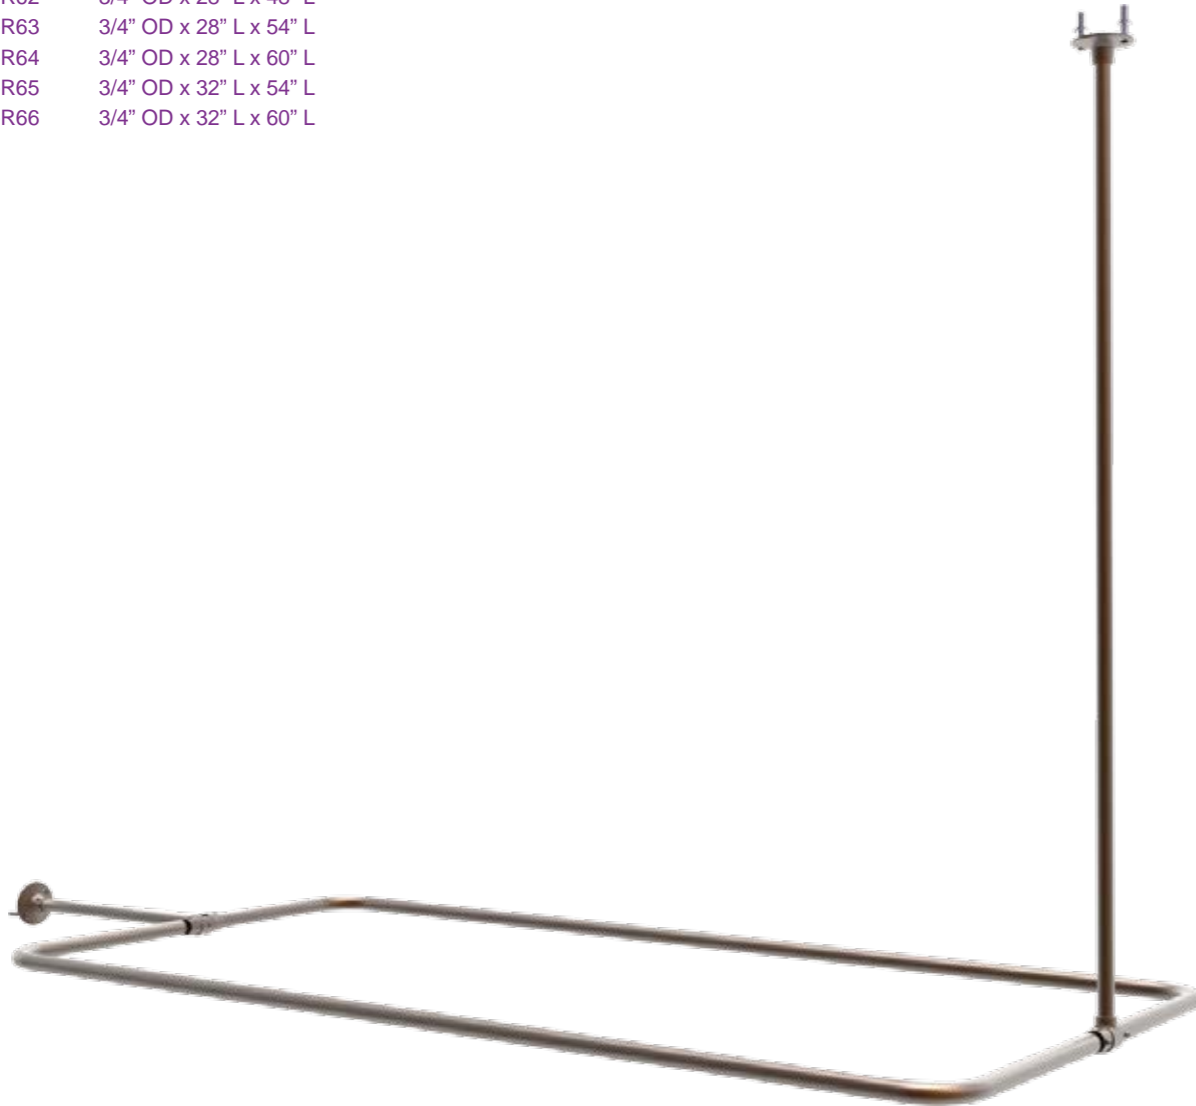

RECTANGULAR SHOWER CURTAIN ROD

- MSC-R58 3/4" OD x 24" L x 48" L
- MSC-R59 3/4" OD x 24" L x 54" L
- MSC-R60 3/4" OD x 24" L x 60" L
- MSC-R61 3/4" OD x 28" L x 42" L
- MSC-R62 3/4" OD x 28" L x 48" L
- MSC-R63 3/4" OD x 28" L x 54" L
- MSC-R64 3/4" OD x 28" L x 60" L
- MSC-R65 3/4" OD x 32" L x 54" L
- MSC-R66 3/4" OD x 32" L x 60" L

DIMENSION

- 3/4" OD Solid brass tubing.
- Includes 3-ways Tee & 5-ways Tee.
- 5/8" OD x 36" L ceiling & 5/8" OD x 12" L wall support.
- Available in 5 finishes - CP . PB . BN . PN . ORB
- Available in sizes -
  24" x 48" . 24" x 54" . 24" x 60"
  28" x 42" . 28" x 48" . 28" x 54"
  28" x 60" . 32" x 54" . 32" x 60"
- All rods come as two pieces.