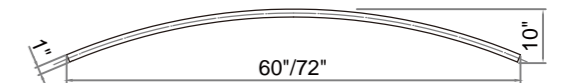

DIMENSION

- 1"OD Solid brass tubing.
- Includes rectangular flange.
- Available in 5 finishes - CP . PB . BN . PN . ORB
- Available in sizes - 60" . 72"
- Rods are adjustable by cutting ends.