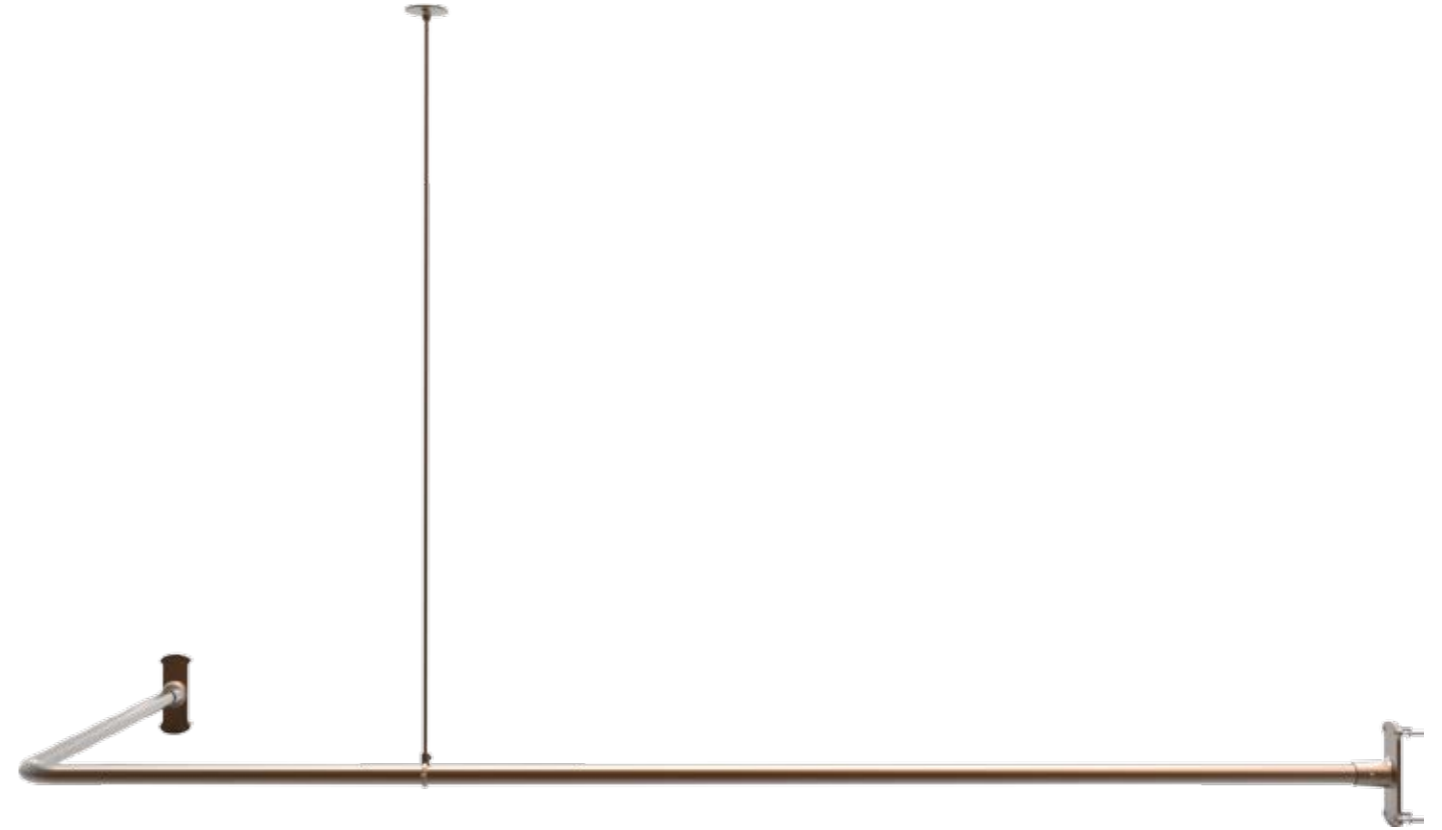

CORNER SHOWER CURTAIN ROD

- MSC-R03/R03x-1 1"OD x 12"L x 12"L

DIMENSION

- 1" OD Solid brass tubing.
- Includes pair of rectangular wall flanges kit.
- Available in 5 finishes - CP . PB . BN . PN . ORB
- Available in sizes - 12" x 12"
- Rods are adjustable by cutting ends.

PARTS

see page 13 for more flange option

CORNER SHOWER CURTAIN ROD

- MSC-R03/R03x-3 1"OD x 30"L x 60"L
- MSC-R03/R03x-4 1"OD x 36"L x 36"L
- MSC-R03/R03x-5 1"OD x 48"L x 48"L
- MSC-R03/R03x-6 1"OD x 48"L x 60"L
- MSC-R03/R03x-7 1"OD x 48"L x 72"L

PARTS

see page 13 for more flange option

DIMENSION

- 1" OD Solid brass tubing.
- Includes pair of rectangular wall flanges kit & 1/4" OD x 36" L ceiling support kit.
- Available in 5 finishes - CP . PB . BN . PN . ORB
- Available sizes - 36" x 36" . 30" x 60" . 48" x 48" . 48" x 60" . 48" x 72"
- Rods are adjustable by cutting ends.
- All rods come as two pieces.