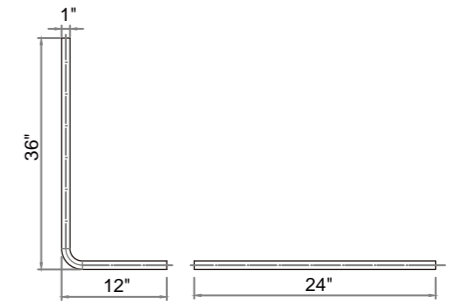

DIMENSION

- 1" OD Solid brass tubing.
- Includes pair of rectangular wall flanges kit & 1/4" OD x 36" L ceiling support kit.
- Available in 5 finishes - CP . PB . BN . PN . ORB
- Available sizes - 36" x 36" . 30" x 60" . 48" x 48" . 48" x 60" . 48" x 72"
- Rods are adjustable by cutting ends.
- All rods come as two pieces.