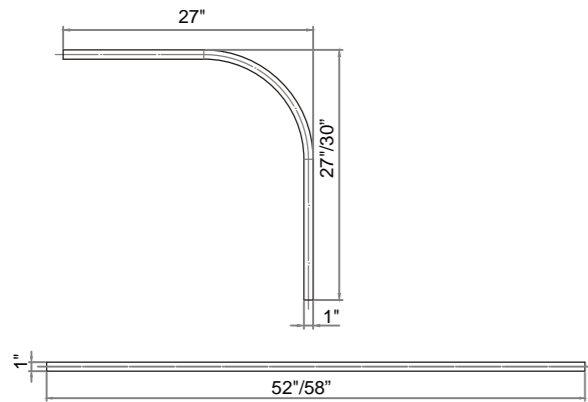

DIMENSION

- 1" OD Solid brass tubing.
- Includes pair of rectangular wall flanges kit & 1/4" steel x 36" L swivel ceiling support kit.
- Available in 5 finishes - CP . PB . BN . PN . ORB
- Available in sizes - 27" x 54" . 27" x 60"
- All rods come as three pieces.

PARTS