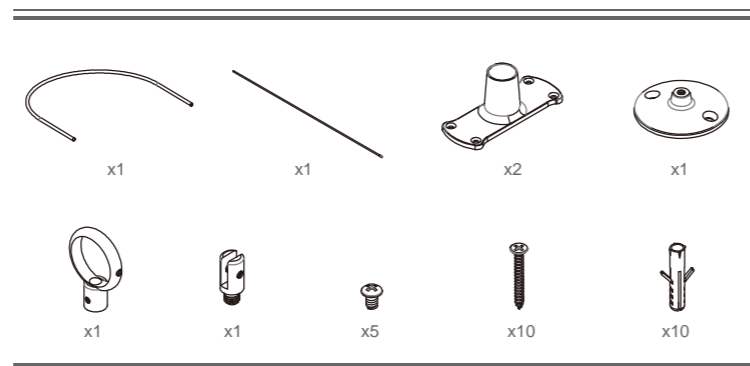

PARTS

see page 13 for more flange option