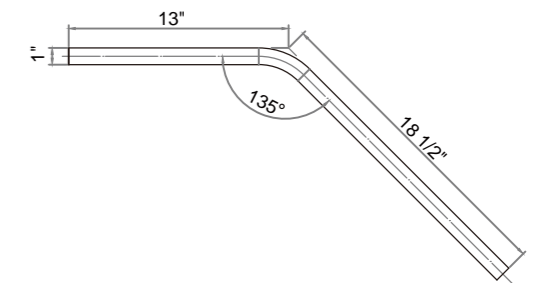

DIMENSION

- 1" OD Solid brass tubing.
- Includes pair of rectangular wall flanges kit & 1/4" steel x 36" L swivel ceiling support kit.
- Available in 5 finishes - CP . PB . BN . PN . ORB
- Available in sizes - 18 1/2" x 26" x 18 1/2"
  - 30" x 24" x 30"
  - 36" x 16" x 36"
  - 36" x 48" x 36"
  - 48" x 48" x 48"
- All rods come as two pieces.