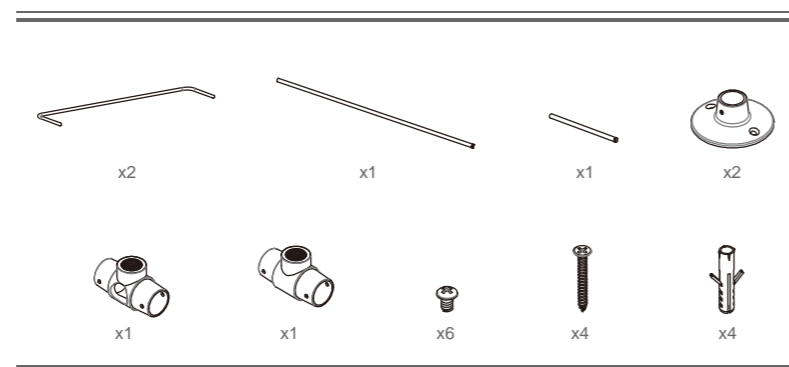

PARTS

see page 13 for more flange option

SHOWER ROD ACCESSORY

CEILING SUPPORT

- 5/8" OD x 36" L Support
  MSC-P38

- 1/4" OD Ceiling Support
  MSC-P39 - 36" L
  MSC-P40 - 48" L

- 1/4" OD Swivel Ceiling Support
  MSC-P41 - 36" L
  MSC-P42 - 48" L

WALL SUPPORT

- 5/8" OD Support
  MSC-P16 - 12" / 24" / 36" / 48" L - (1" ID)
  MSC-P17 - 12" / 24" / 36" / 48" L - (3/4" ID)
  MSC-P18 - 12" / 24" / 36" / 48" L - (1/2" ID)

- 5/8" OD Swivel Ceiling Support
  MSC-P19 - 12" / 24" / 36" / 48" L - (1" ID)
  MSC-P20 - 12" / 24" / 36" / 48" L - (3/4" ID)
  MSC-P21 - 12" / 24" / 36" / 48" L - (1/2" ID)

WALL SUPPORT RING

1" ID

3/4" ID

1/2" ID