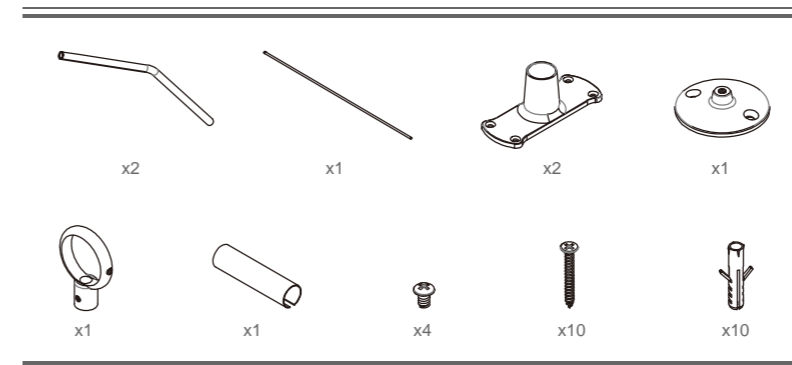

PARTS

see page 13 for more flange option