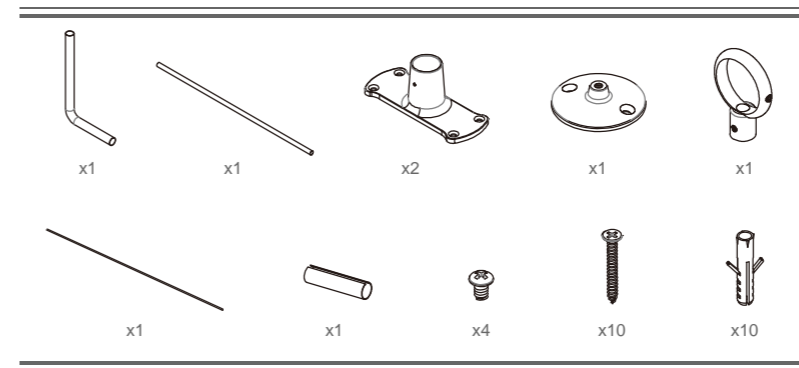

PARTS

see page 13 for more flange option