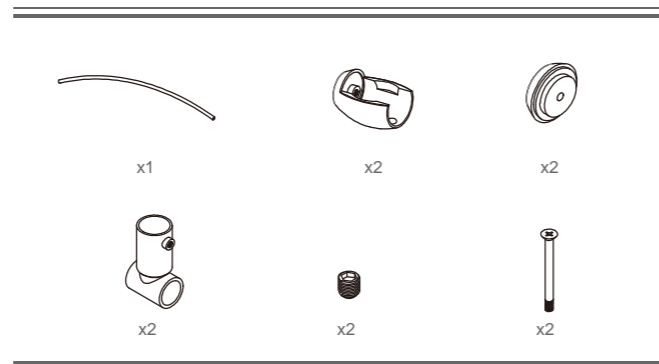

PARTS

see page 13 for more flange option