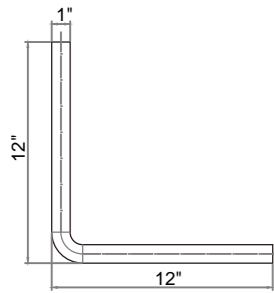

DIMENSION

- 1" OD Solid brass tubing.
- Includes pair of rectangular wall flanges kit.
- Available in 5 finishes - CP . PB . BN . PN . ORB
- Available in sizes - 12" x 12"
- Rods are adjustable by cutting ends.