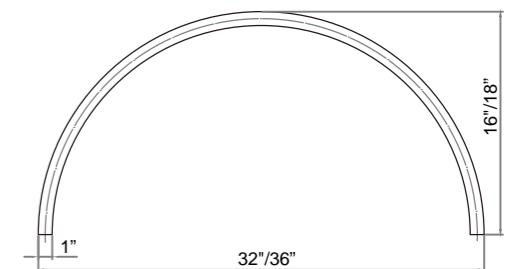

DIMENSION

- 1" OD Solid brass tubing.
- Available in 5 finishes - CP . PB . BN . PN . ORB
- Available in sizes - 32" OD . 36" OD
- 5/8" OD x 36" L ceiling supports kit x 3
- All rods come as two pieces.